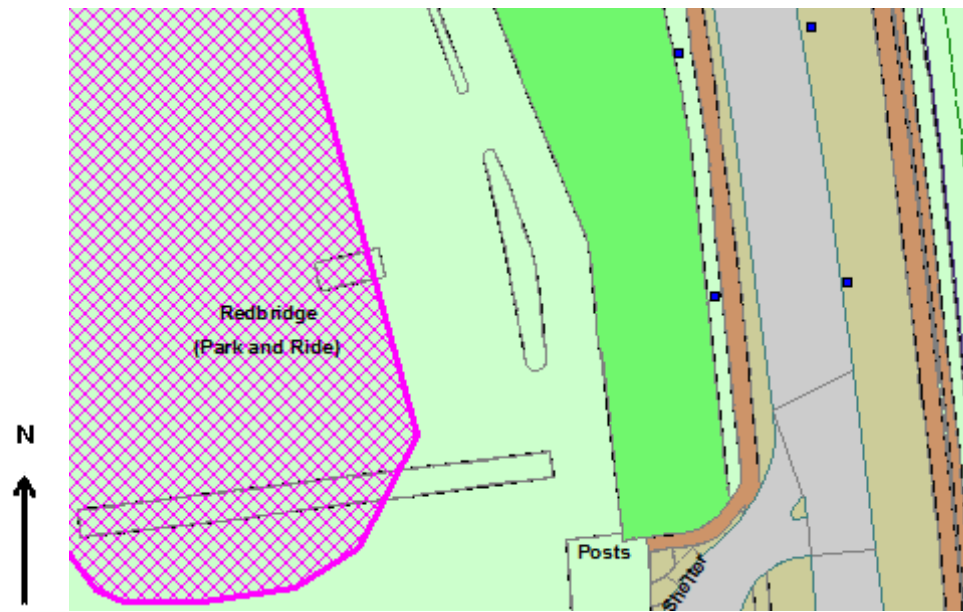

Appendix 1 – Site Plan: 16/00142/CT3 - Redbridge Park & Ride;

© Crown Copyright and database right 2011.
Ordnance Survey 100019348

This page is intentionally left blank